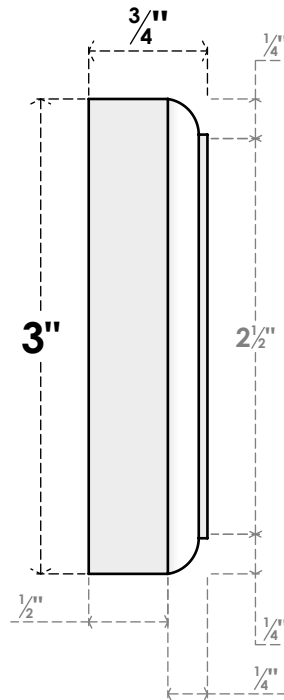

ROSP030X030X075SDG04

3"W X 3"H X 3/4"P STANDARD SEDGWICK BULLSEYE ROSETTE WITH ROUNDED EDGE, ARCHITECTURAL GRADE PVC

FRONT

SIDE

EKENA MILLWORK
2300 WEST MAIN ST.
CLARKSVILLE, TX 75426
TOLL FREE: 866-607-0453
WWW.EKENAMILLWORK.COM

NOTES

1. INSTALLATION TO BE COMPLETED IN ACCORDANCE WITH MANUFACTURER'S SPECIFICATIONS.
2. DRAWING MAY NOT BE TO SCALE
3. THIS DRAWING IS INTENDED FOR DESIGN AND PLANNING PURPOSES ONLY.
4. ALL INFORMATION CONTAINED HEREIN WAS CURRENT AT THE TIME OF DEVELOPMENT BUT MUST BE REVIEWED AND APPROVED BY THE PRODUCT MANUFACTURER TO BE CONSIDERED ACCURATE.
5. ARCHITECTURAL GRADE PVC PRODUCTS ARE MADE FROM EXPANDED CELLULAR PVC AND COME NATURALLY WHITE BUT MAY BE PAINTED