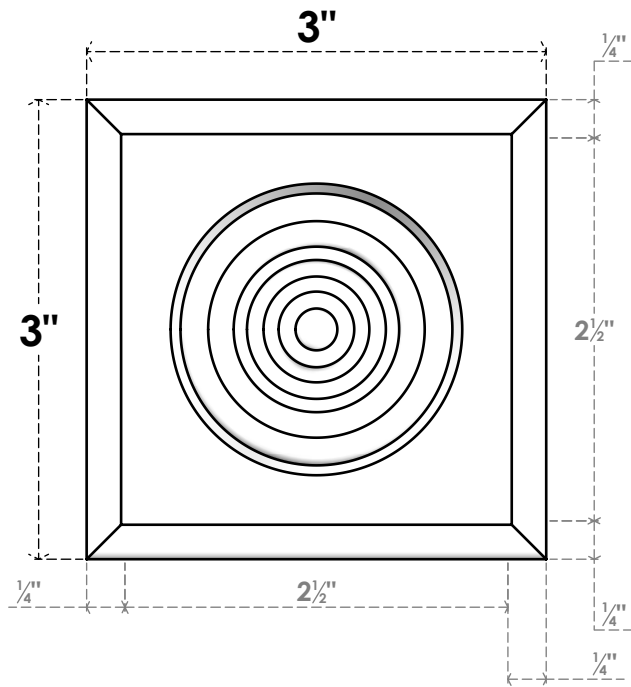

ROSP030X030X075SDG04

3"W X 3"H X 3/4"P STANDARD SEDGWICK BULLSEYE ROSETTE WITH ROUNDED EDGE, ARCHITECTURAL GRADE PVC

FRONT

SIDE

EKENA MILLWORK
2300 WEST MAIN ST.
CLARKSVILLE, TX 75426
TOLL FREE: 866-607-0453
WWW.EKENAMILLWORK.COM